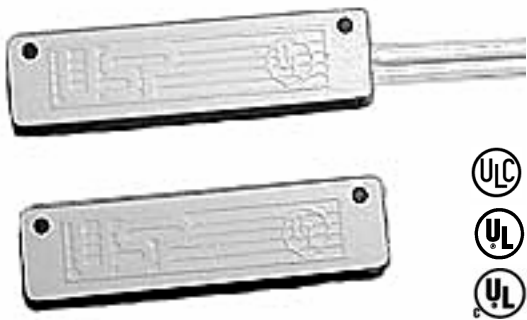

PRODUCT SPECIFICATION SHEET

SPECIAL PERFORMANCE CONTACTS

Model 90SP

Our SP contacts are Double Strength. Each switch is welded with a solid brass splice in order to provide the strongest connection possible. Double Strength, Double Reliability.

- .60" SP Wide Gap Performance
- Rhodium Contacts
- Ultra Miniature Size 1" x 1/4" x 1/8"
- Self-Adhesive Mounting
- Ideal for Surface Mount Applications
Where Size or Appearance are a Concern
- Pre-Wired 24" Inch Leads
- Closed Circuit Operation
- Available in White